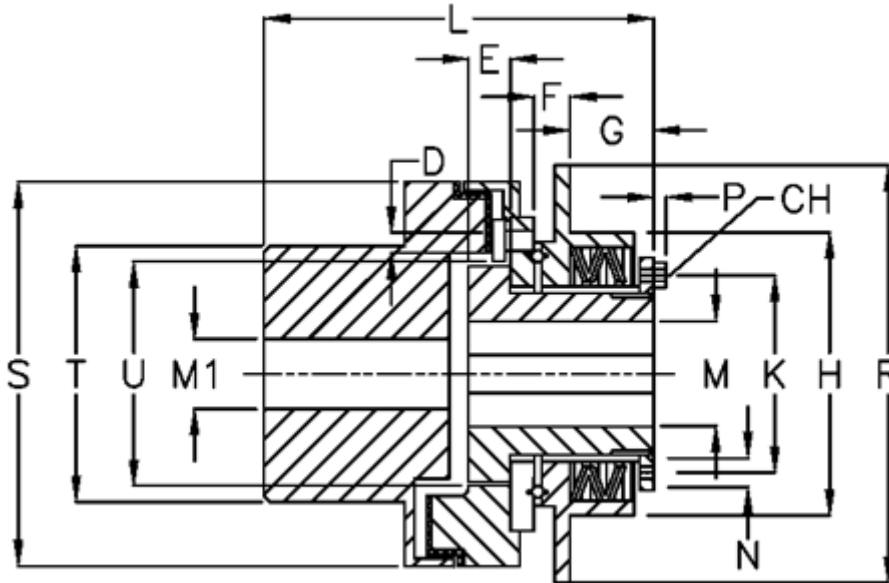

Article number: 46952032

Description: Safeguard mini G 20 M

Measures

D	= 6xM5	L	= 85.0	U = 37
Disc spring mounting	= 3x1M	M1 max	= 30	
Disc spring version	= M - medium	M max	= 20	
E	= 12.0	M min	= 7	
F	= 6.0	P	= 3.0	
G	= 22.0	R	= 80	
H	= 53	S	= 67	
K	= 38	T	= 46	